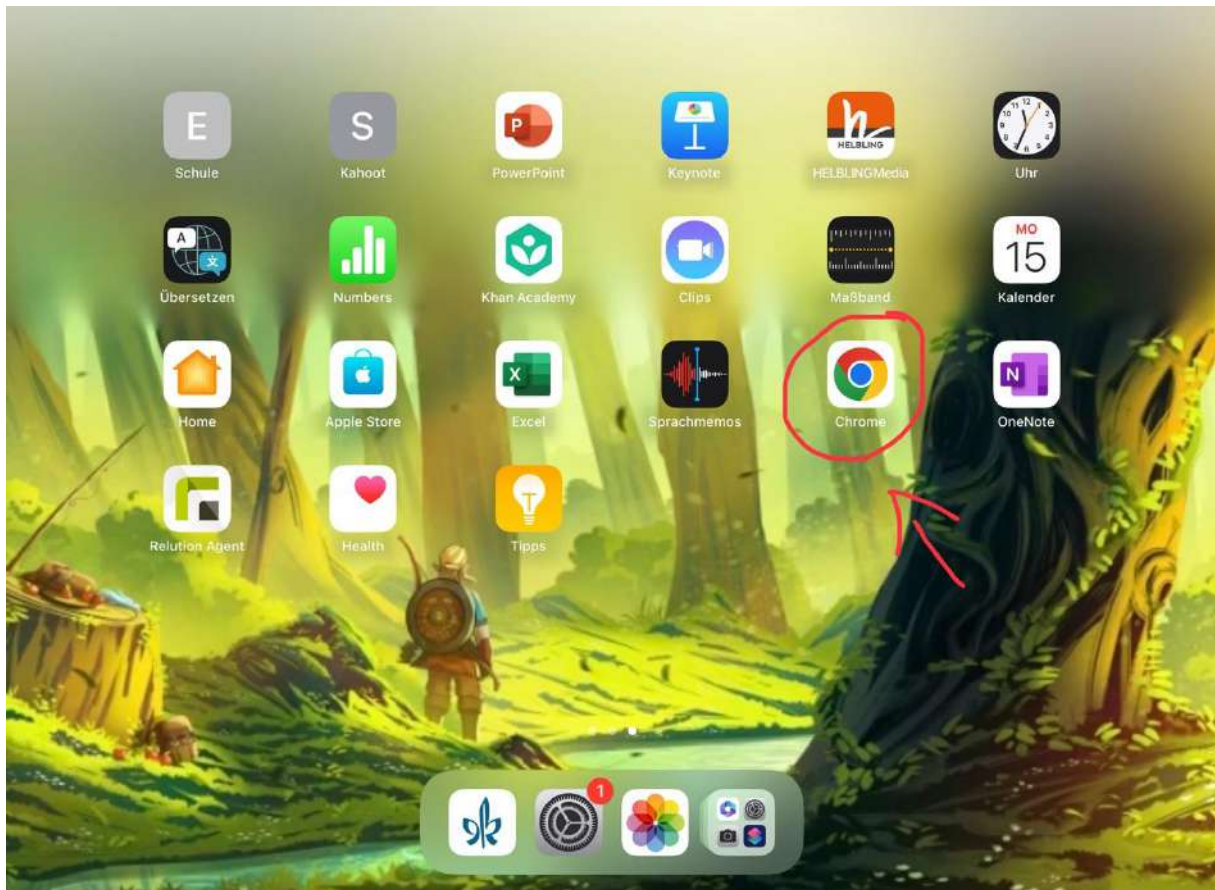

Wie kommt man an die Arbeitsmaterialien, wenn man krank ist

Von Rafail

Als Erstes klicken wir auf „Chrome“.